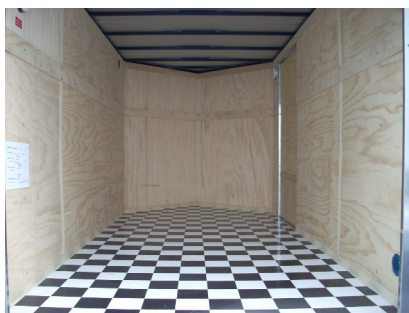

Trailer Superstore!

6799 Carlisle Pike
Mechanicsburg, PA 17050
(717) 795-9116
(800) 622-7003

www.allprowest.com

TRUCK & TRAILER ACCESSORIES, INC.

Carry—On 7 x 14 Enclosed Trailer (Motorcycle Trailer)

Carry On 7 x 14 V-Nose Enclosed Trailer— Ramp Door, Side Door, Wall Vent, Polished Aluminum Exterior Trim, 7000 GVW, 2470 Empty, Bike Chock, Checkerboard Flooring, Stabilizers, Diamond Plate Ramp, Chrome MAGS, Color Black