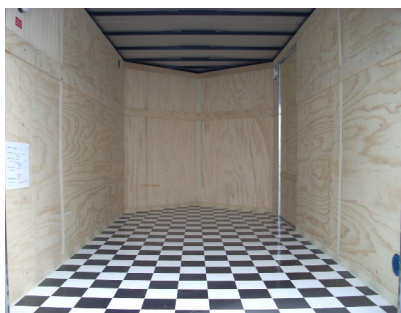

Trailer Superstore!

6799 Carlisle Pike
Mechanicsburg, PA 17050
(717) 795-9116
(800) 622-7003

www.allprowest.com

TRUCK & TRAILER ACCESSORIES, INC.

Carry—On 7 x 14 Enclosed Trailer (Motorcycle Trailer)

Carry On 7 x 14 V-Nose Enclosed Trailer— Ramp Door, Side Door, Wall Vent, Polished Aluminum Exterior Trim, 7000 GVW, 2470 Empty, Bike Chock, Checkerboard Flooring, Stabilizers, Diamond Plate Ramp, Chrome MAGS, Color Charcoal