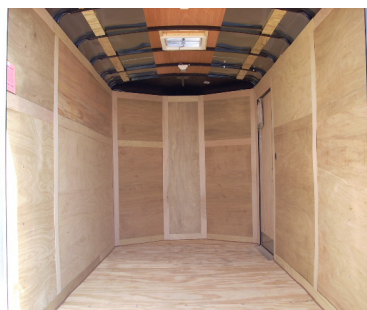

### US Cargo 7 x 14 V-Nose Enclosed Trailer

US Cargo V-Nose 7 x 14 Enclosed Trailer—Ramp Door, Side Door, Roof Vent, Dome Lights, 7000 GVW, 2275 Empty, Color Pewter